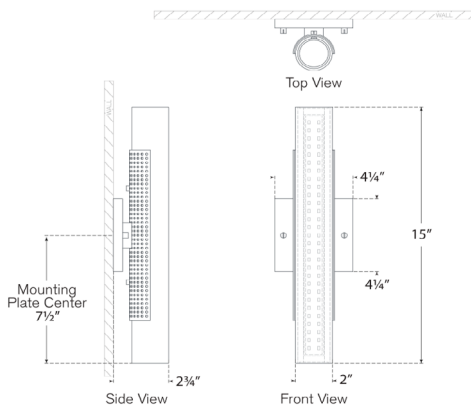

Precision 15" Bath Light

KW2222BZ-WG

Materials Shown

Bronze with White Glass

Available in

Antique-Burnished Brass

Bronze

Polished Nickel

Dimensions

O/A Height: 15"

Width: 4.25"

Extension: 2.75"

Backplate: 4.25" Square

Socket

Dedicated LED

Wattage

14w (1100lm)

Weight

3lbs