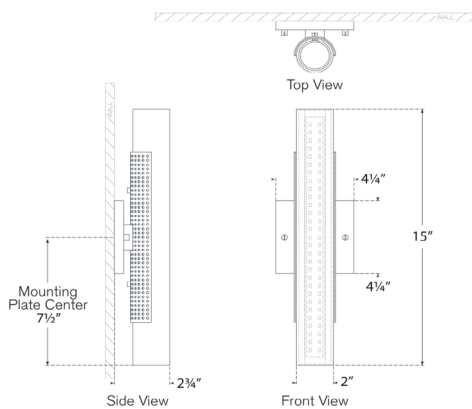

Precision 15" Bath Light

KW2222AB-WG

Materials Shown

**Antique-Burnished Brass with
White Glass**

Available in

**Antique-Burnished Brass
Bronze
Polished Nickel**

Dimensions

O/A Height: 15"
Width: 4.25"
Extension: 2.75"
Backplate: 4.25" Square

Socket

Dedicated LED

Wattage

14w (1100lm)

Weight

3lbs

Precision 15" Bath Light

KW2222PN-WG

Width: 4.25"

Extension: 2.75"

Backplate: 4.25" Square

Socket

Dedicated LED

Wattage

14w (1100lm)

Weight

Polished Nickel

Dimensions

O/A Height: 15"

Width: 4.25"

Extension: 2.75"

Backplate: 4.25" Square

Socket

Dedicated LED