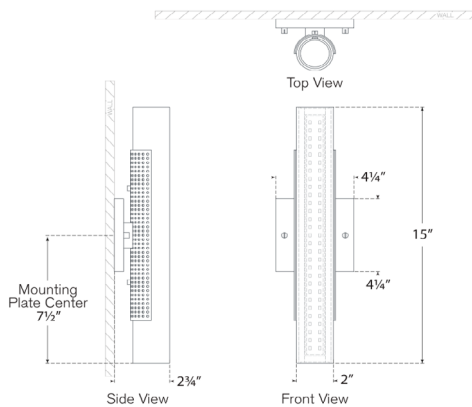

Precision 15" Bath Light

KW2222AB-WG

Materials Shown

**Antique-Burnished Brass with
White Glass**

Available in

**Antique-Burnished Brass
Bronze
Polished Nickel**

Dimensions

O/A Height: 15"
Width: 4.25"
Extension: 2.75"
Backplate: 4.25" Square

Socket

Dedicated LED

Wattage

14w (1100lm)

Weight

3lbs

Precision 15" Bath Light

KW2222PN-WG

Width: 4.25"

Extension: 2.75"

Backplate: 4.25" Square

Socket

Dedicated LED

Wattage

14w (1100lm)

Weight

Polished Nickel

Dimensions

O/A Height: 15"

Width: 4.25"

Extension: 2.75"

Backplate: 4.25" Square

Socket

Dedicated LED